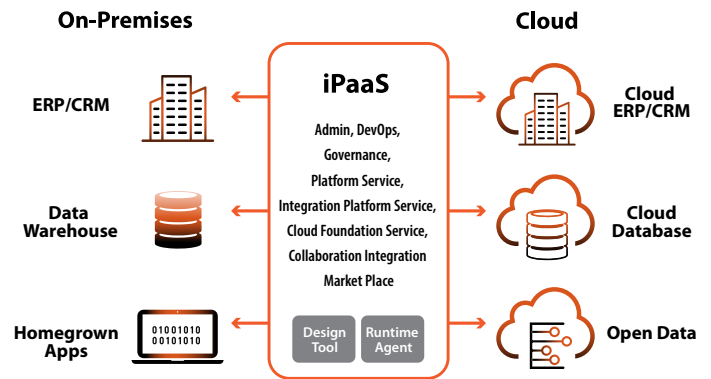

iPaaS Solutions

Integration Platform as Service (iPaaS) solutions allow us to build integrations between disparate systems using out of the box connectors

Problem/Challenge

Companies undergoing Digital Transformation tend to have multiple disparate systems to integrate traditional applications, cloud native applications and third party SaaS products

What questions are we answering?

- Do we go with low code no code platforms?
- How can we integrate multiple different systems and monitor and manage these integrations?

Our Approach

- truData partners with clients in building Integration Platform as Service (iPaaS) solutions between disparate systems using out of the box connectors.
- We help automate your business-critical workflows to save on operations.
- truData supports companies with seamless DevOps and system monitoring to ensure your workflows operate with high efficiency.

Tools Involved

Azure Logic Apps, Functions, Azure API Management, Azure DevOps, MuleSoft, Dell Boomi

Integration using iPaaS

Business Benefit

- Lower cost of development and maintenance with low code or no code
- Pay as you go
- Integrate systems faster, results in quicker release to market

truData Overview

truData is an industry-leading cloud professional services company, focused on application modernization, innovations and integrations. We have established several key strategic channel partnerships with MS Azure, AWS, Google Cloud Platform, Snowflake and SAP.